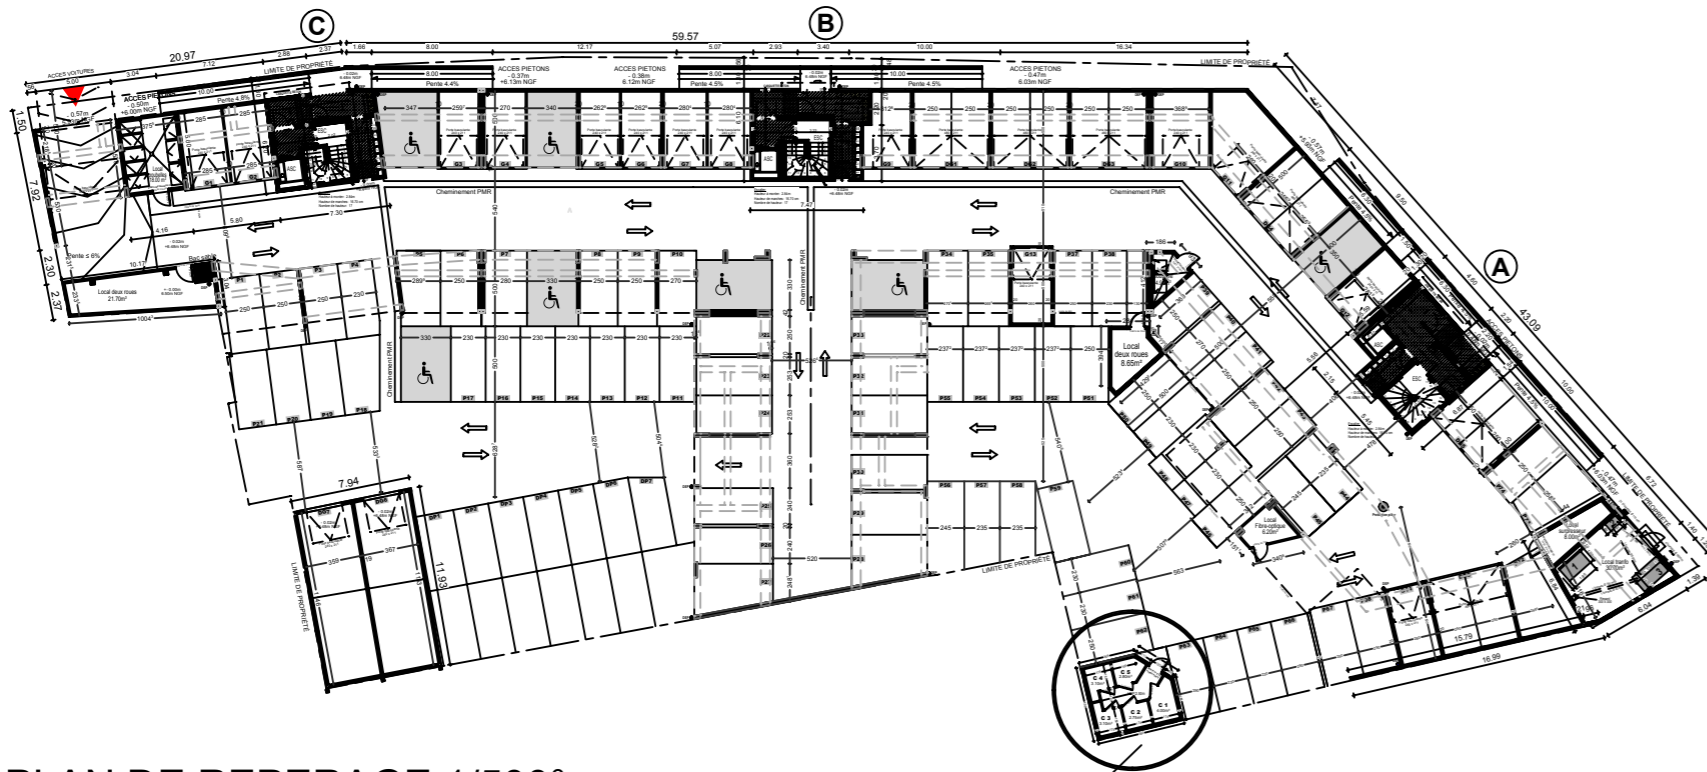

RESIDENCE SYRACUSE NARBONNE

Rdc /Celliers

PLAN DE REPERAGE 1/500°

CELLIERS

PLAN CELLIERS 1/50°