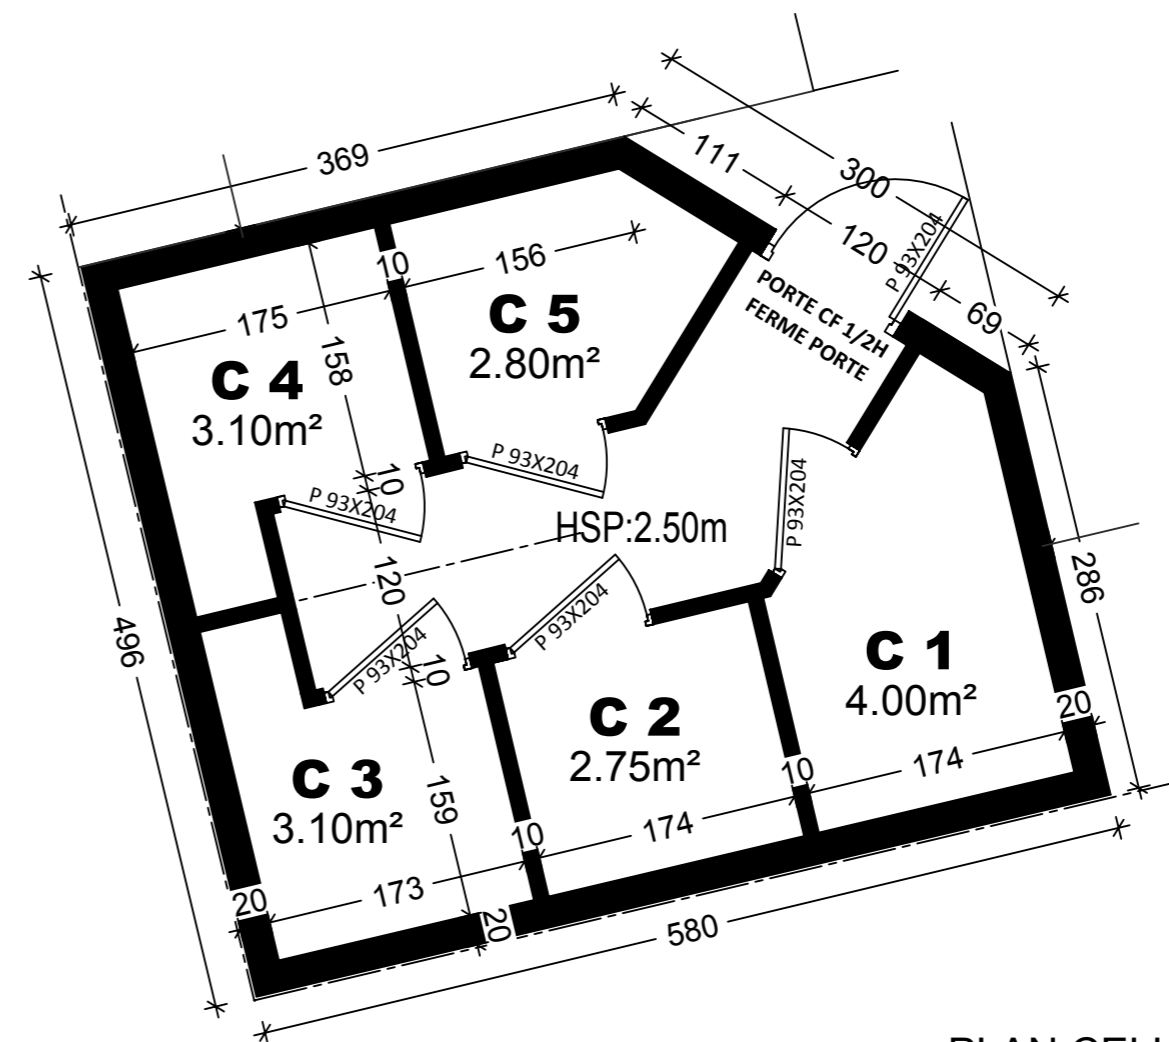

RESIDENCE SYRACUSE NARBONNE

Rdc /Celliers

PLAN DE REPERAGE 1/500°

CELLIERS

PLAN CELLIERS 1/50°